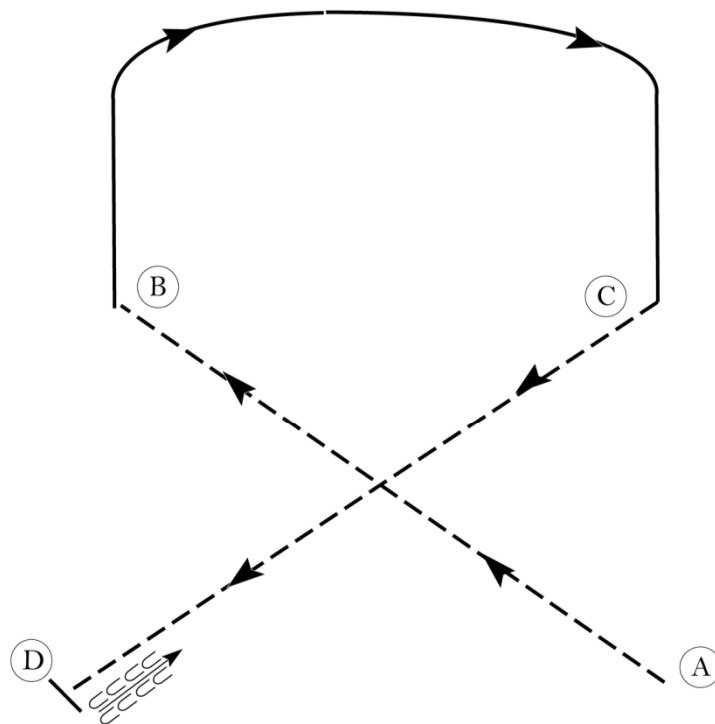

Westfalen Cup Bad Sassendorf

Hunt Seat Equitation (Novice Youth /
Novice Amateur / Rasseoffen)

Be ready at A.

1. Posting trot on the left diagonal to B.
2. Canter right lead to C.
3. Posting trot on the right diagonal 1/2 way to D.
4. Sitting trot to D.
5. Halt at D and back approximately one horse length.

Exit at a sitting trot.

Walk	-----
Trot	- - - - -
Extended Trot	=====
Canter	—————
Leg Yield	|||||
Lead Change	↘
Back	←←←←←
Marker	(B)
Sidepass	←←←←←
Hand Gallop	—————