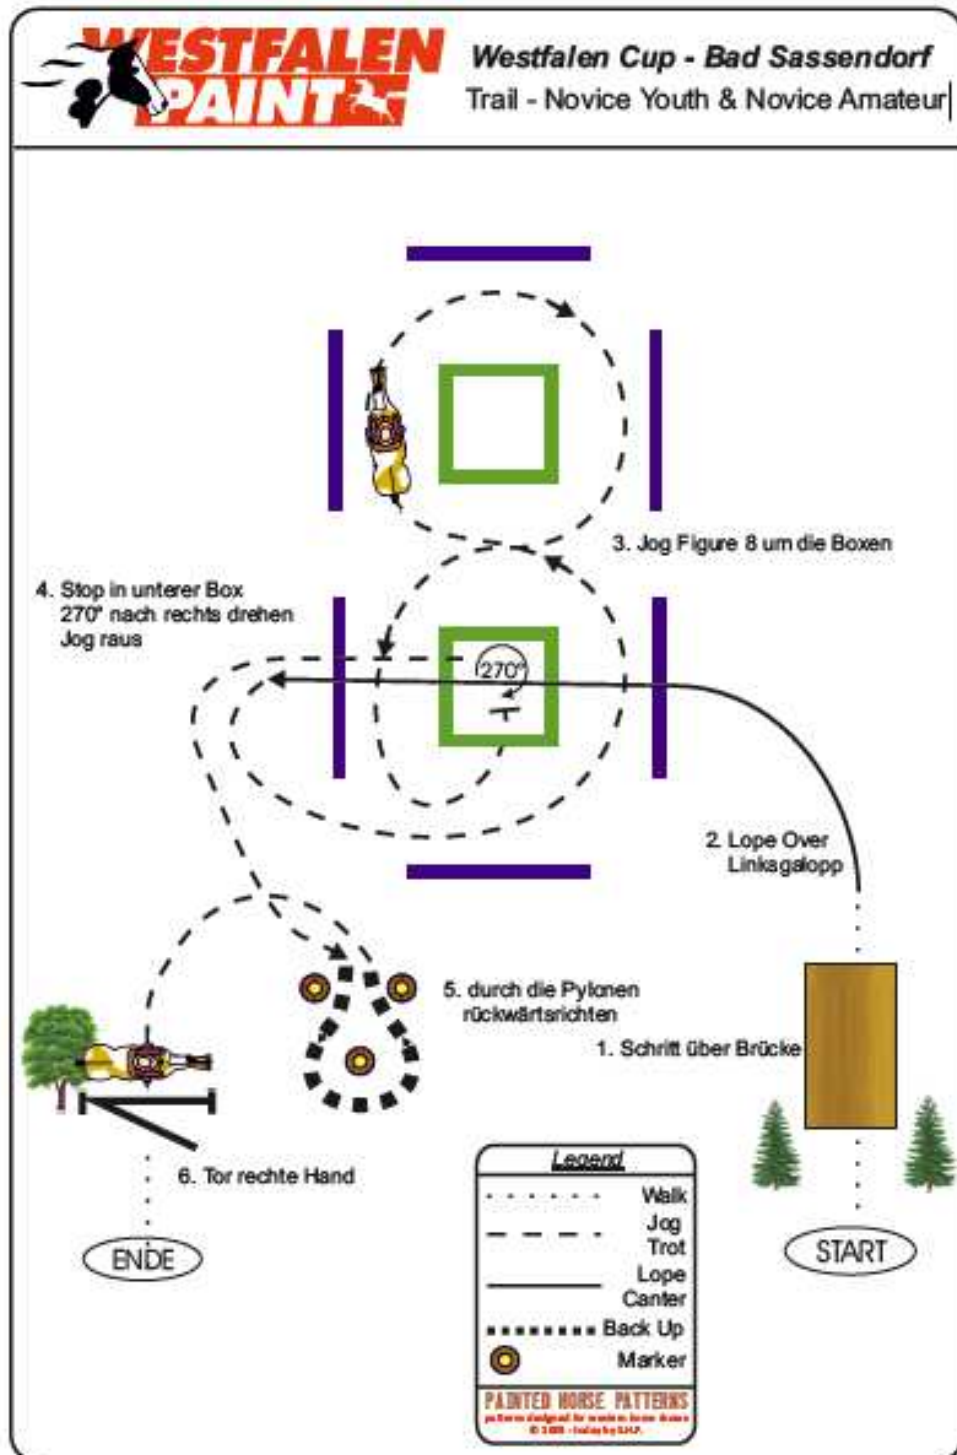

Retire to the rail or line up at a jog.

Walk	-----
Jog	-----
Extended Jog	-----
Lope	-----
Leg Yield	
Lead Change	— / —
Back	← 3 3 3 3 3
Marker	(B)
Sidepass	←-----→

Westfalen Cup Bad Sassendorf

Western Horsemanship (Youth /
Amateur / SPB)

Westfalen Cup Bad Sassendorf

Trail - Yearling & 2-Yr-Old In Hand
Open, Open SPB & rasseoffen

Westfalen Cup Bad Sassendorf

Trail - Youth, Amateur & Rasseoffen

Westfalen Cup Bad Sassendorf

Trail - Novice Youth & Novice Amateur