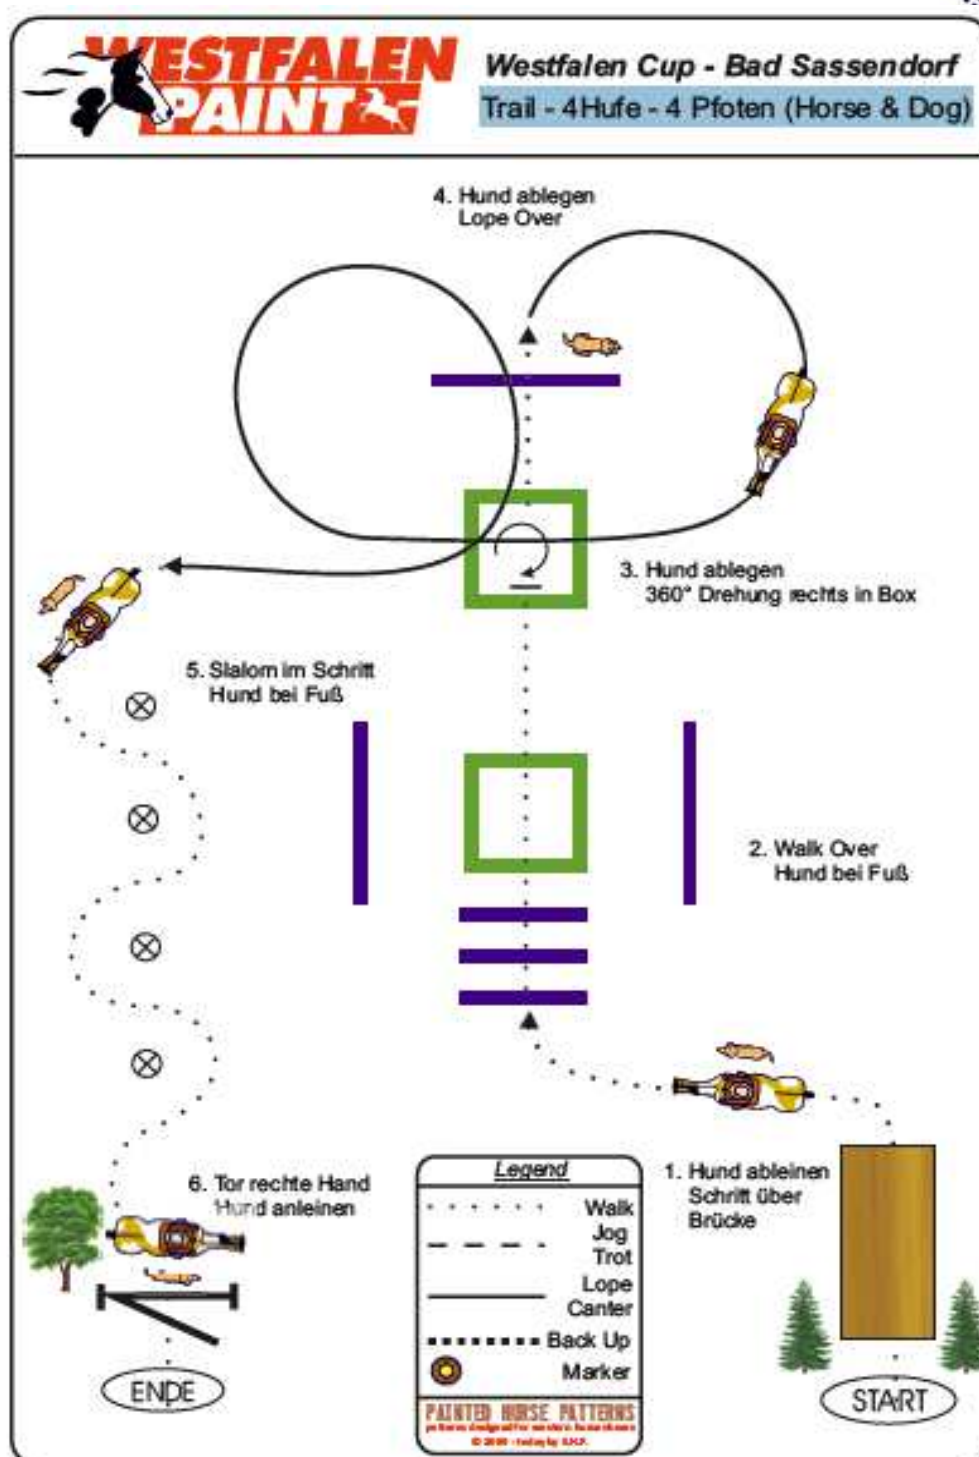

Westfalen Cup Bad Sassendorf

Trail - 4Hufe - 4 Pfoten (Horse & Dog)