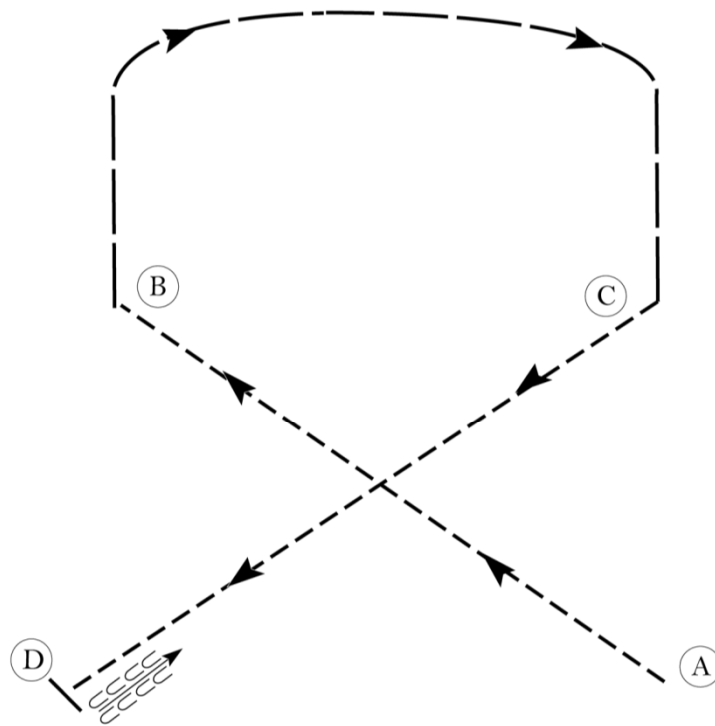

Westfalen Cup Bad Sassendorf

Hunt Seat Equitation (Youth / Amateur /
SPB)

Be ready at A.

1. Sitting trot 1/2 way to B.
2. Posting trot on the left diagonal to B.
3. Hand gallop right lead to C.
4. Posting trot on the right diagonal 1/2 way to D.
5. Sitting trot to D.
6. Halt at D and back approximately one horse length.

Exit at a sitting trot.

Walk	-----
Trot	- - - - -
Extended Trot	—————
Canter	—————
Leg Yield	|||||
Lead Change	—/—
Back	←←←←←
Marker	(B)
Sidepass	←←←←←
Hand Gallop	—————