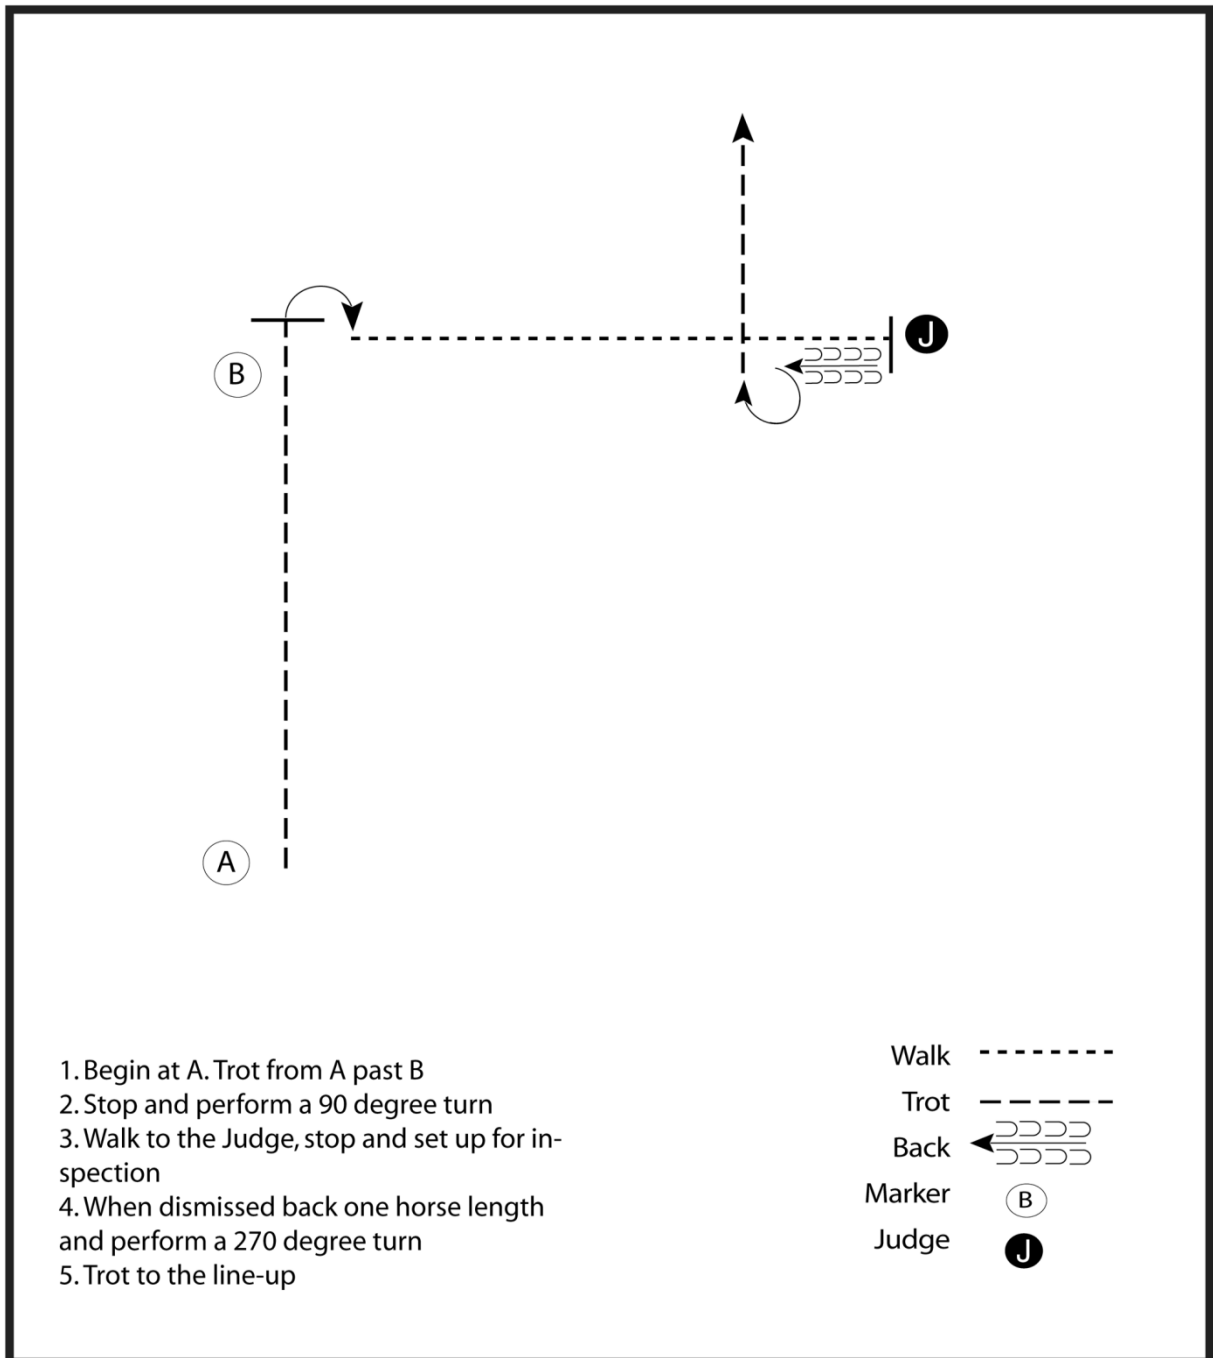

Total horses: 42

Westfalen Cup Bad Sassendorf

Showmanship at Halter (Novice
Youth, Rasseoffen & Novice
Amateur)

Westfalen Cup Bad

Sassendorf

Showmanship at Halter
(Youth / Amateur / SPB)

Be ready at A.

1. Walk to B.
2. Trot around B and C and straight to judge.
3. Stop and set up for inspection.
4. When dismissed, turn 1/4 turn to the right.
5. Back one horse length.
6. Perform a 90 degree pull turn left.
7. Trot straight away to finish.