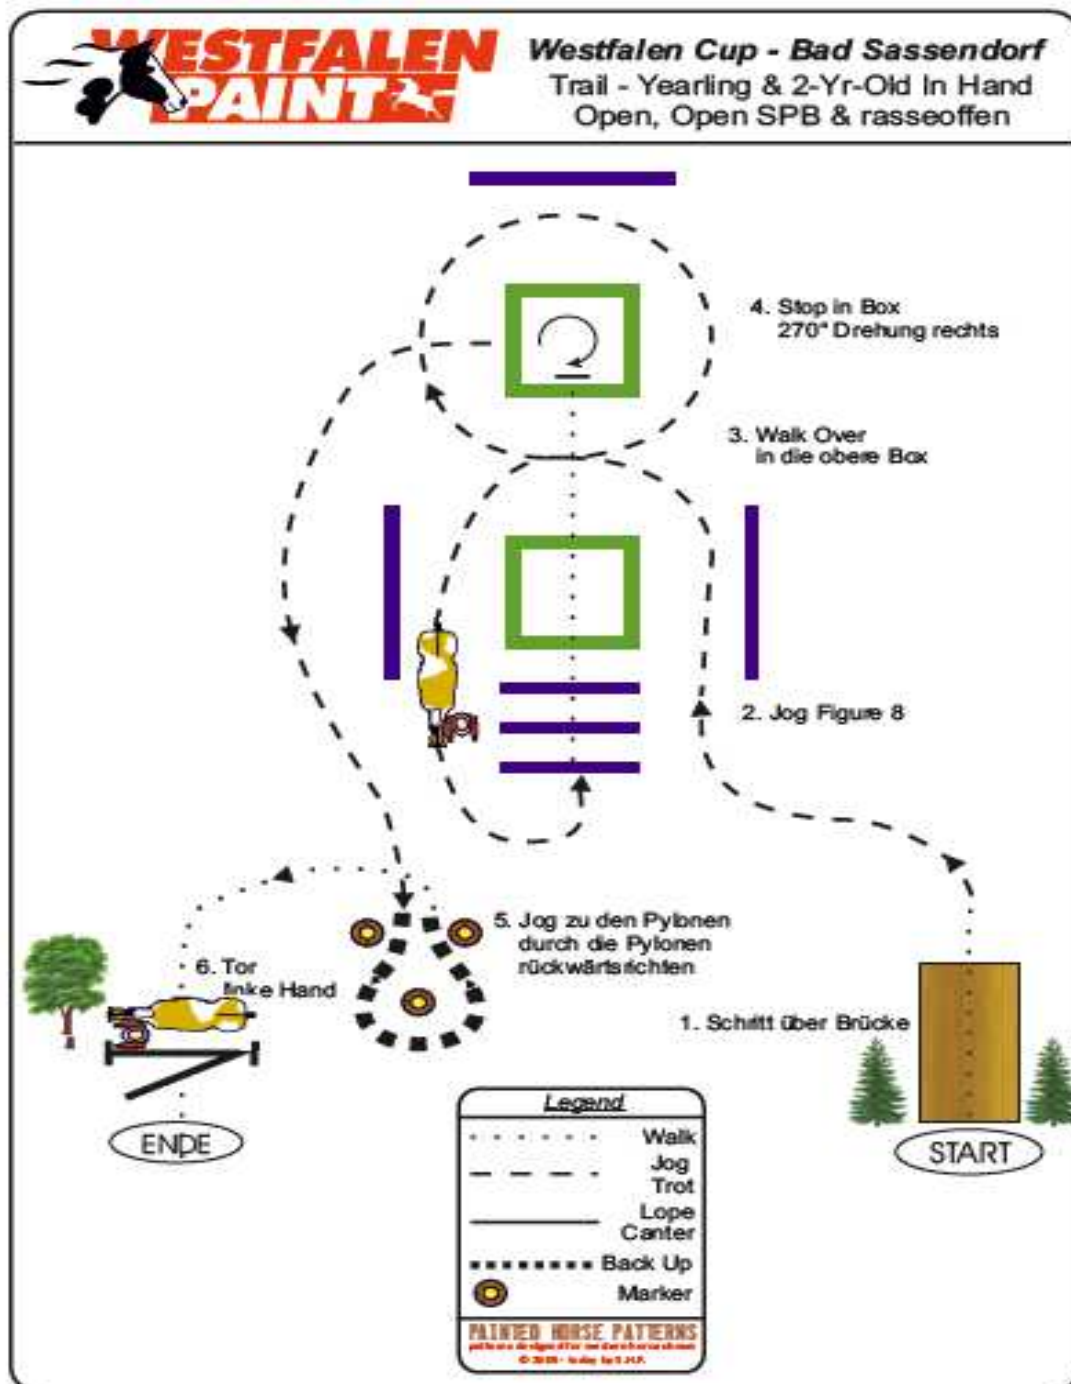

Retire to the rail or line up at a jog.

Walk	-----
Jog	-----
Extended Jog	-----
Lope	-----
Leg Yield	
Lead Change	— / —
Back	← 3 3 3 3 3
Marker	(B)
Sidepass	←-----→

Westfalen Cup Bad Sassendorf

Western Horsemanship (Youth /
Amateur / SPB)

Westfalen Cup Bad Sassendorf

Trail - Yearling & 2-Yr-Old In Hand
Open, Open SPB & rasseoffen

Westfalen Cup Bad Sassendorf

Trail - Youth, Amateur & Rasseoffen

Westfalen Cup Bad Sassendorf

Trail - Novice Youth & Novice Amateur