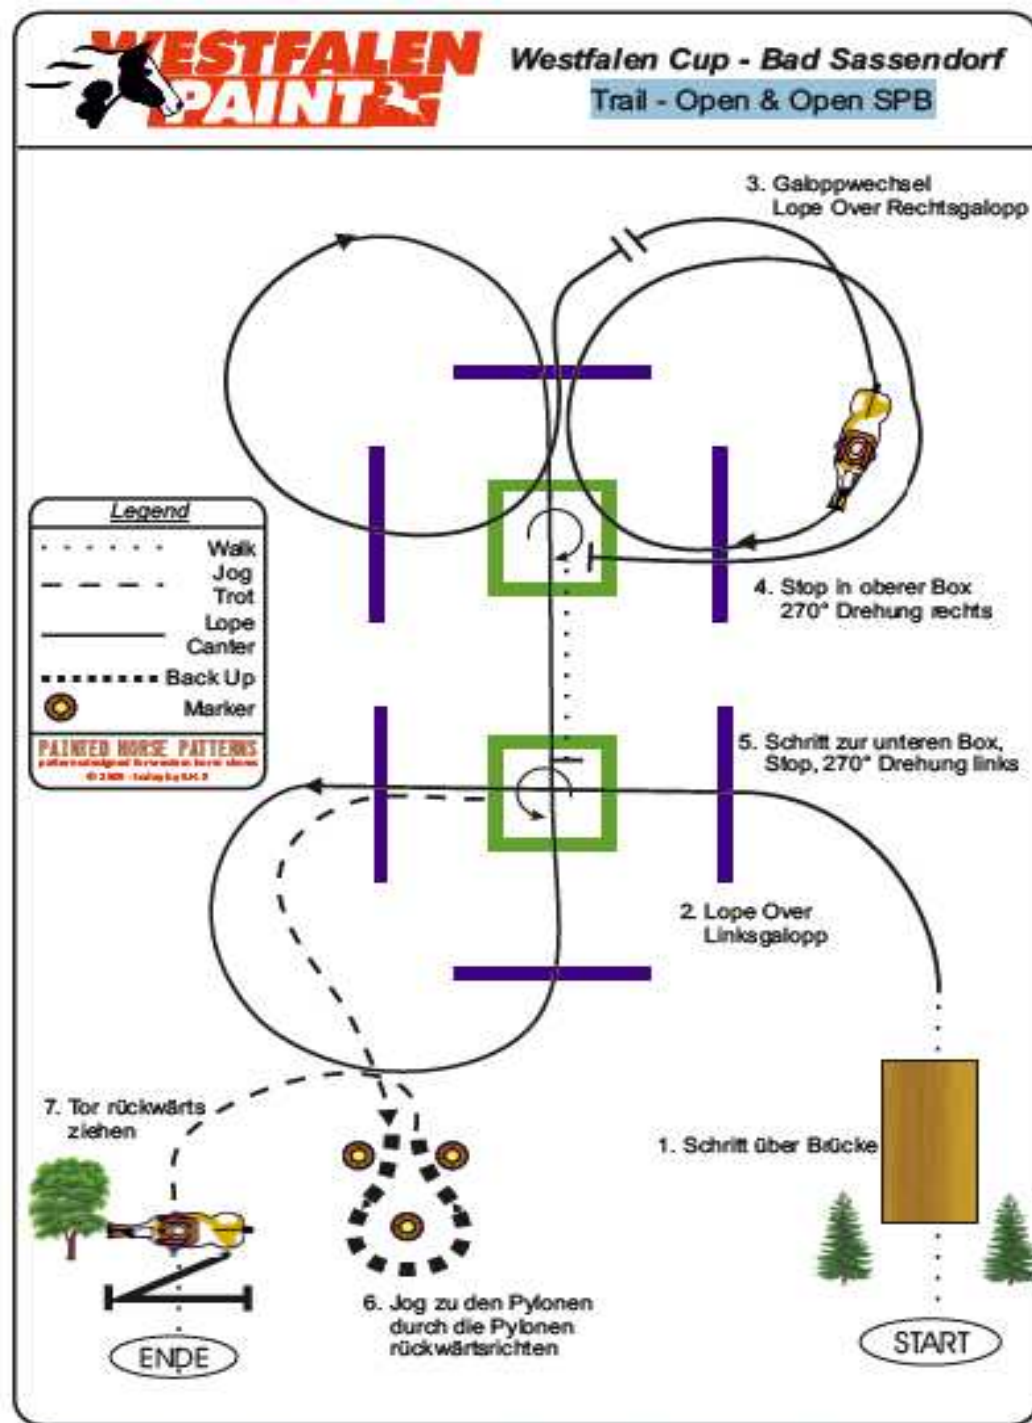

Westfalen Cup Bad Sassendorf

Trail - Open & Open SPB