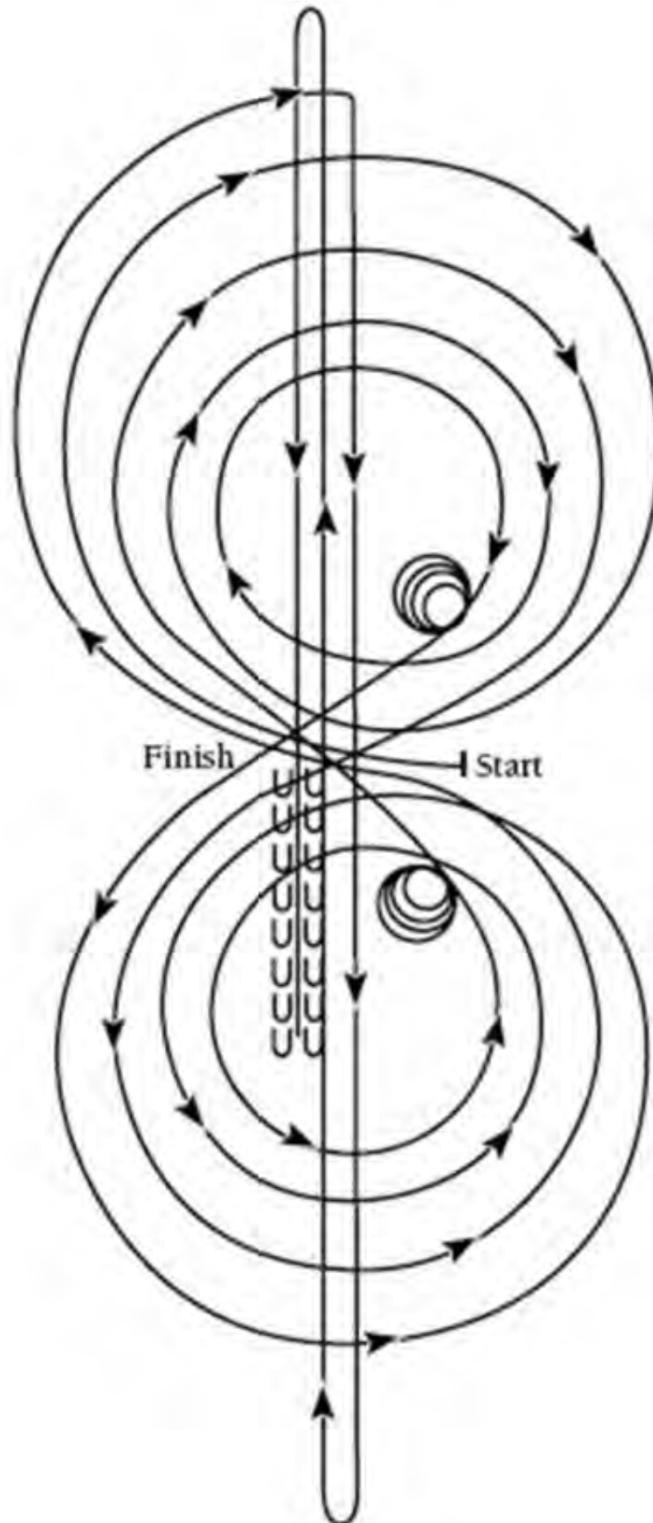

Westfalen Cup Bad Sassendorf
Reining Pattern #4
Youth, Amateur