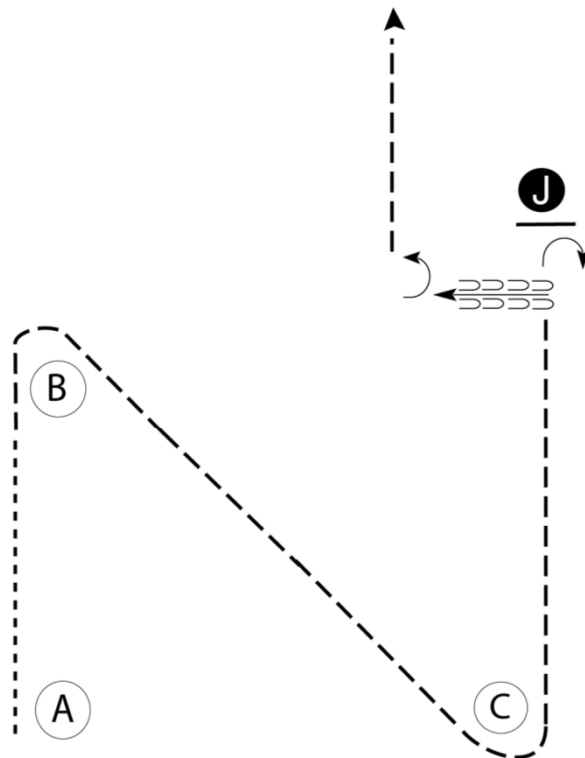

Total horses: 42

Westfalen Cup Bad Sassendorf

Showmanship at Halter (Novice
Youth, Rasseoffen & Novice
Amateur)

Westfalen Cup Bad

Sassendorf

Showmanship at Halter
(Youth / Amateur / SPB)

Be ready at A.

1. Walk to B.
2. Trot around B and C and straight to judge.
3. Stop and set up for inspection.
4. When dismissed, turn 1/4 turn to the right.
5. Back one horse length.
6. Perform a 90 degree pull turn left.
7. Trot straight away to finish.