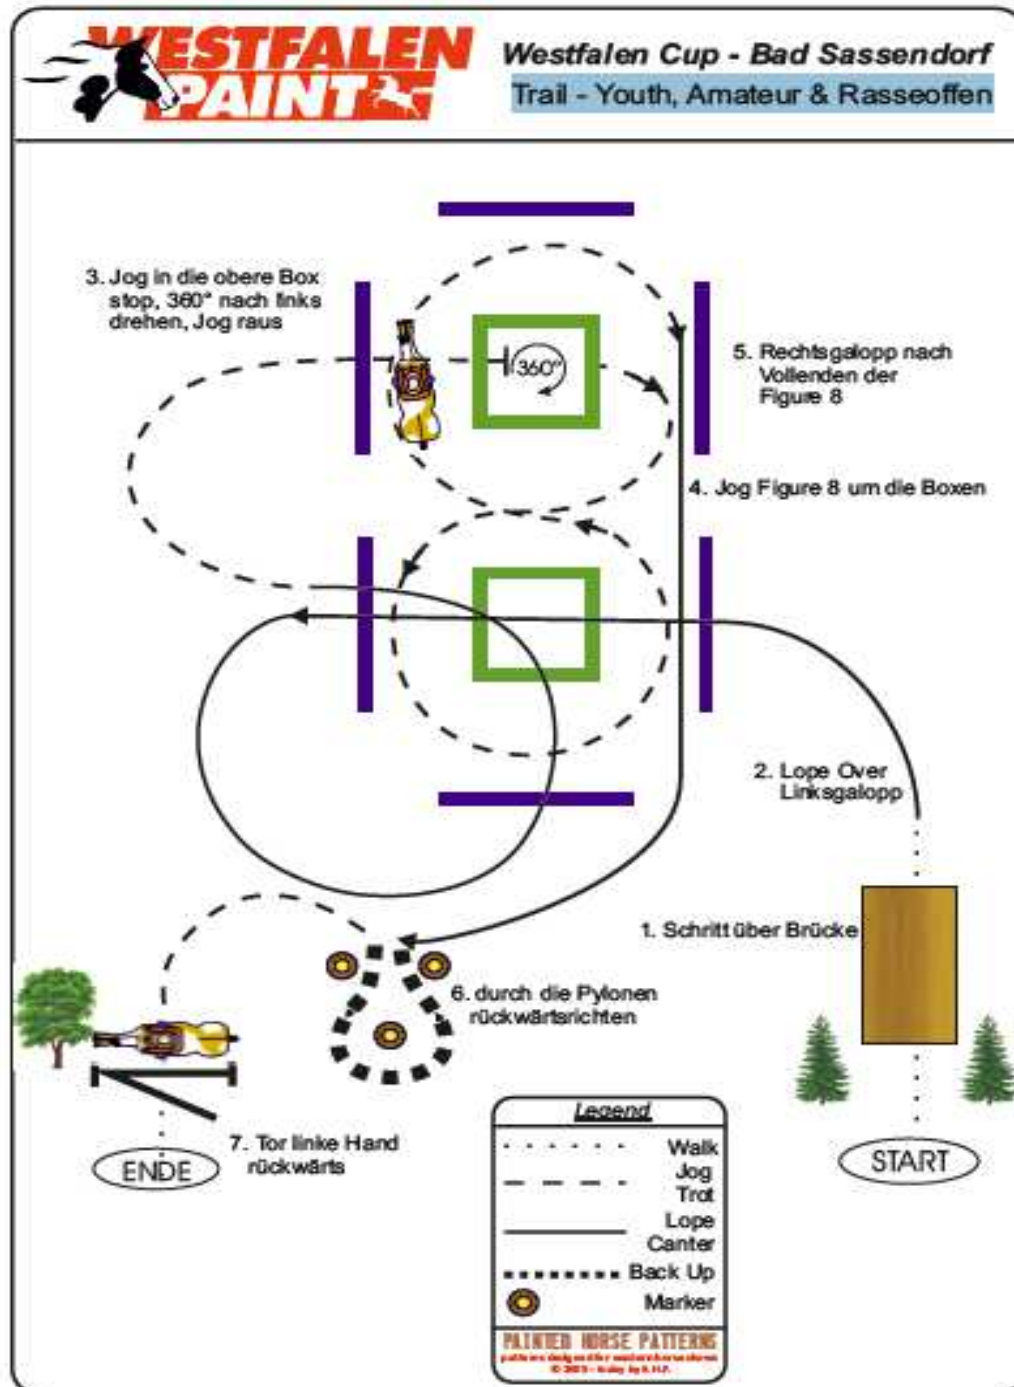

Be ready at A.

1. Jog from A to B.
2. Extend the jog at B and circle to the right at an extended jog.
3. Lope on the left lead from B to C.
4. Walk from C to D.
5. Jog from D to E.
6. Stop at E and back one horse length.

Retire to the rail or line up at a jog.

Walk	-----
Jog	-----
Extended Jog	-----
Lope	-----
Leg Yield	
Lead Change	— / —
Back	← 3 3 3 3 3
Marker	(B)
Sidepass	←-----→

Westfalen Cup Bad Sassendorf

Western Horsemanship (Youth /
Amateur / SPB)

Westfalen Cup Bad Sassendorf

Trail - Yearling & 2-Yr-Old In Hand
Open, Open SPB & rasseoffen

Westfalen Cup Bad Sassendorf

Trail - Youth, Amateur & Rasseoffen

Westfalen Cup Bad Sassendorf

Trail - Novice Youth & Novice Amateur