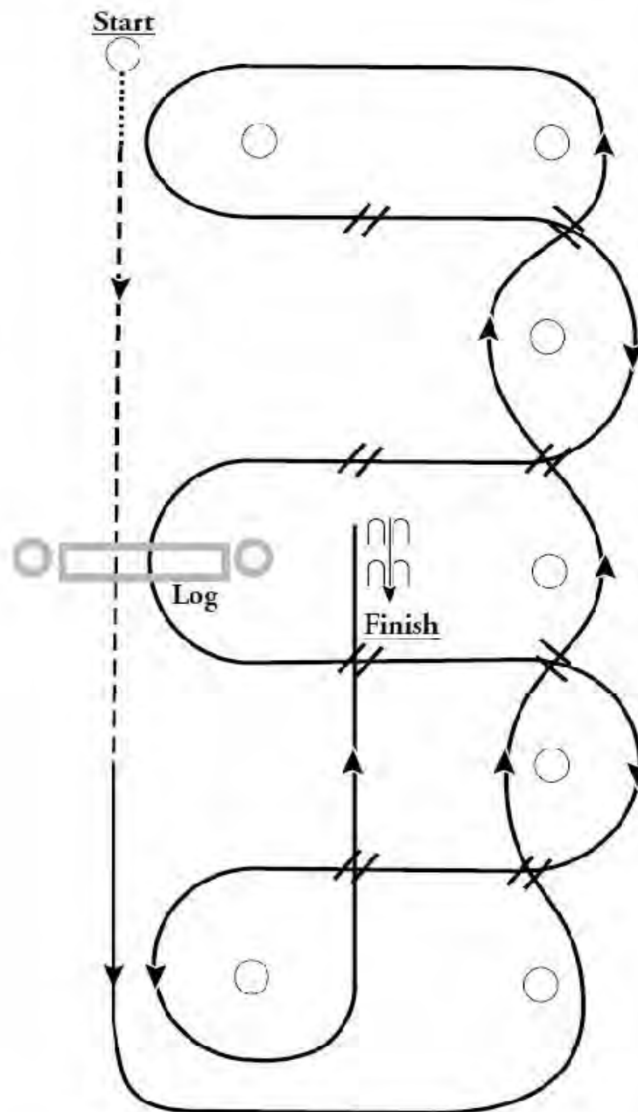

Westfalen Cup Bad Sassendorf

Western Riding Rasseoffen # 1

1. Walk mindestens 4,5m, Jog über Stange.
2. Übergang zum Lope und Lope um das Ende.
3. Erster Wechsel.
4. Zweiter Wechsel.
5. Dritter Wechsel.
6. Vierter Wechsel und Lope um das Ende.
7. Erster Wechsel auf der Mittellinie.
8. Zweiter Wechsel auf der Mittellinie.
9. Lope über Stange.
10. Dritter Wechsel auf der Mittellinie.
11. Vierter Wechsel auf der Mittellinie.
12. Lope bis zu Mitte der Arena, Stop und Rückwärtsrichten.