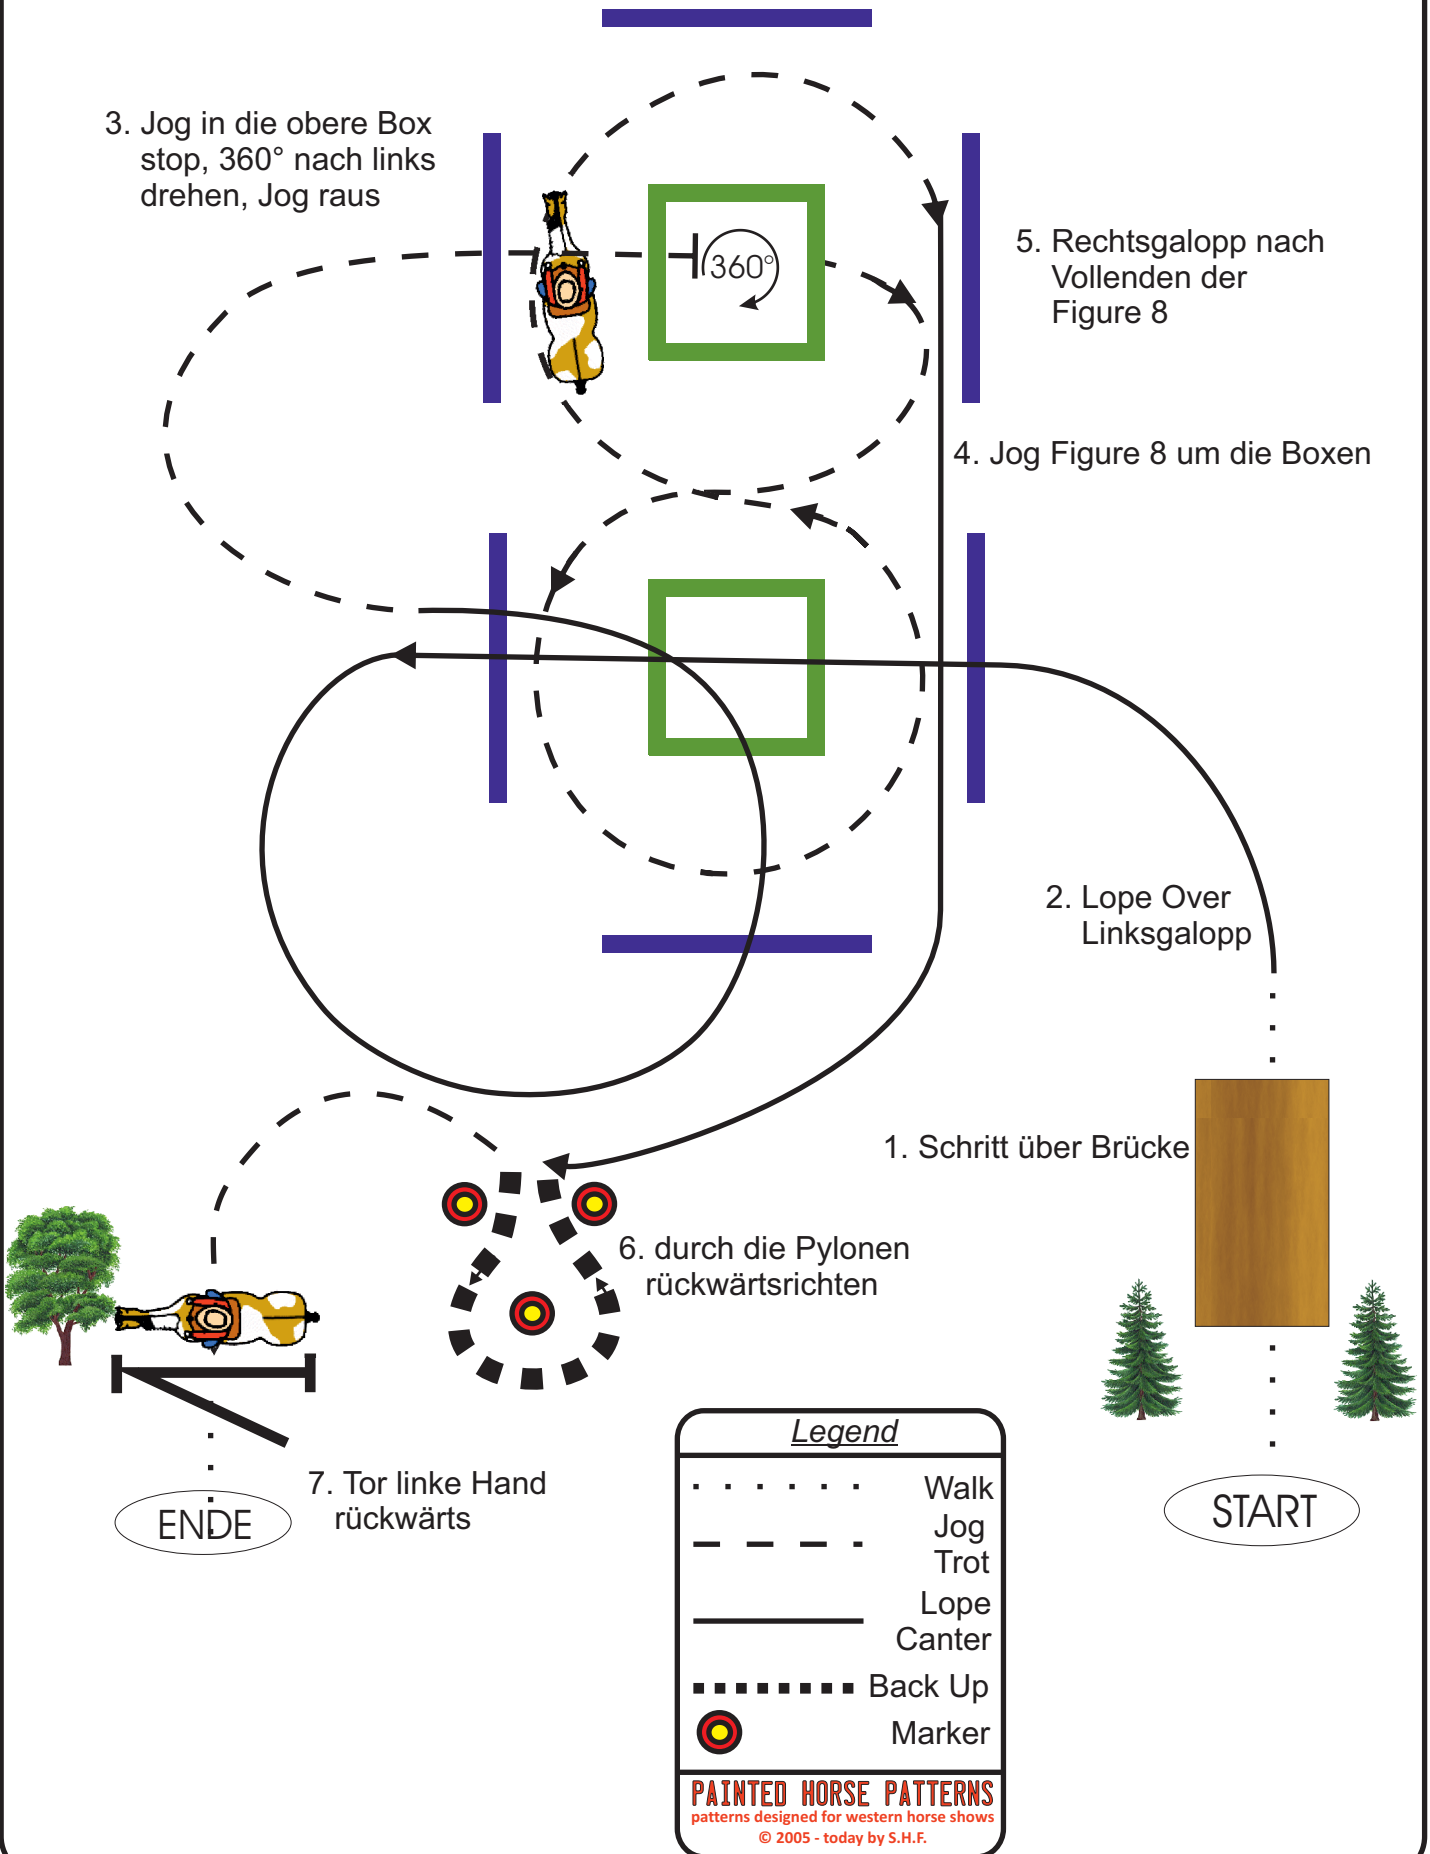

Legend

- Walk
- - - - - Jog
- - - - - Trot
- Lope
- Canter
- Back Up
- Marker

PAINTED HORSE PATTERNS
patterns designed for western horse shows
© 2005 - today by S.H.F.

Legend	
.....	Walk
-----	Jog Trot
—————	Lope Canter
.....	Back Up
●	Marker

PAINTED HORSE PATTERNS
 patterns designed for western horse shows
 © 2005 - today by S.H.F.