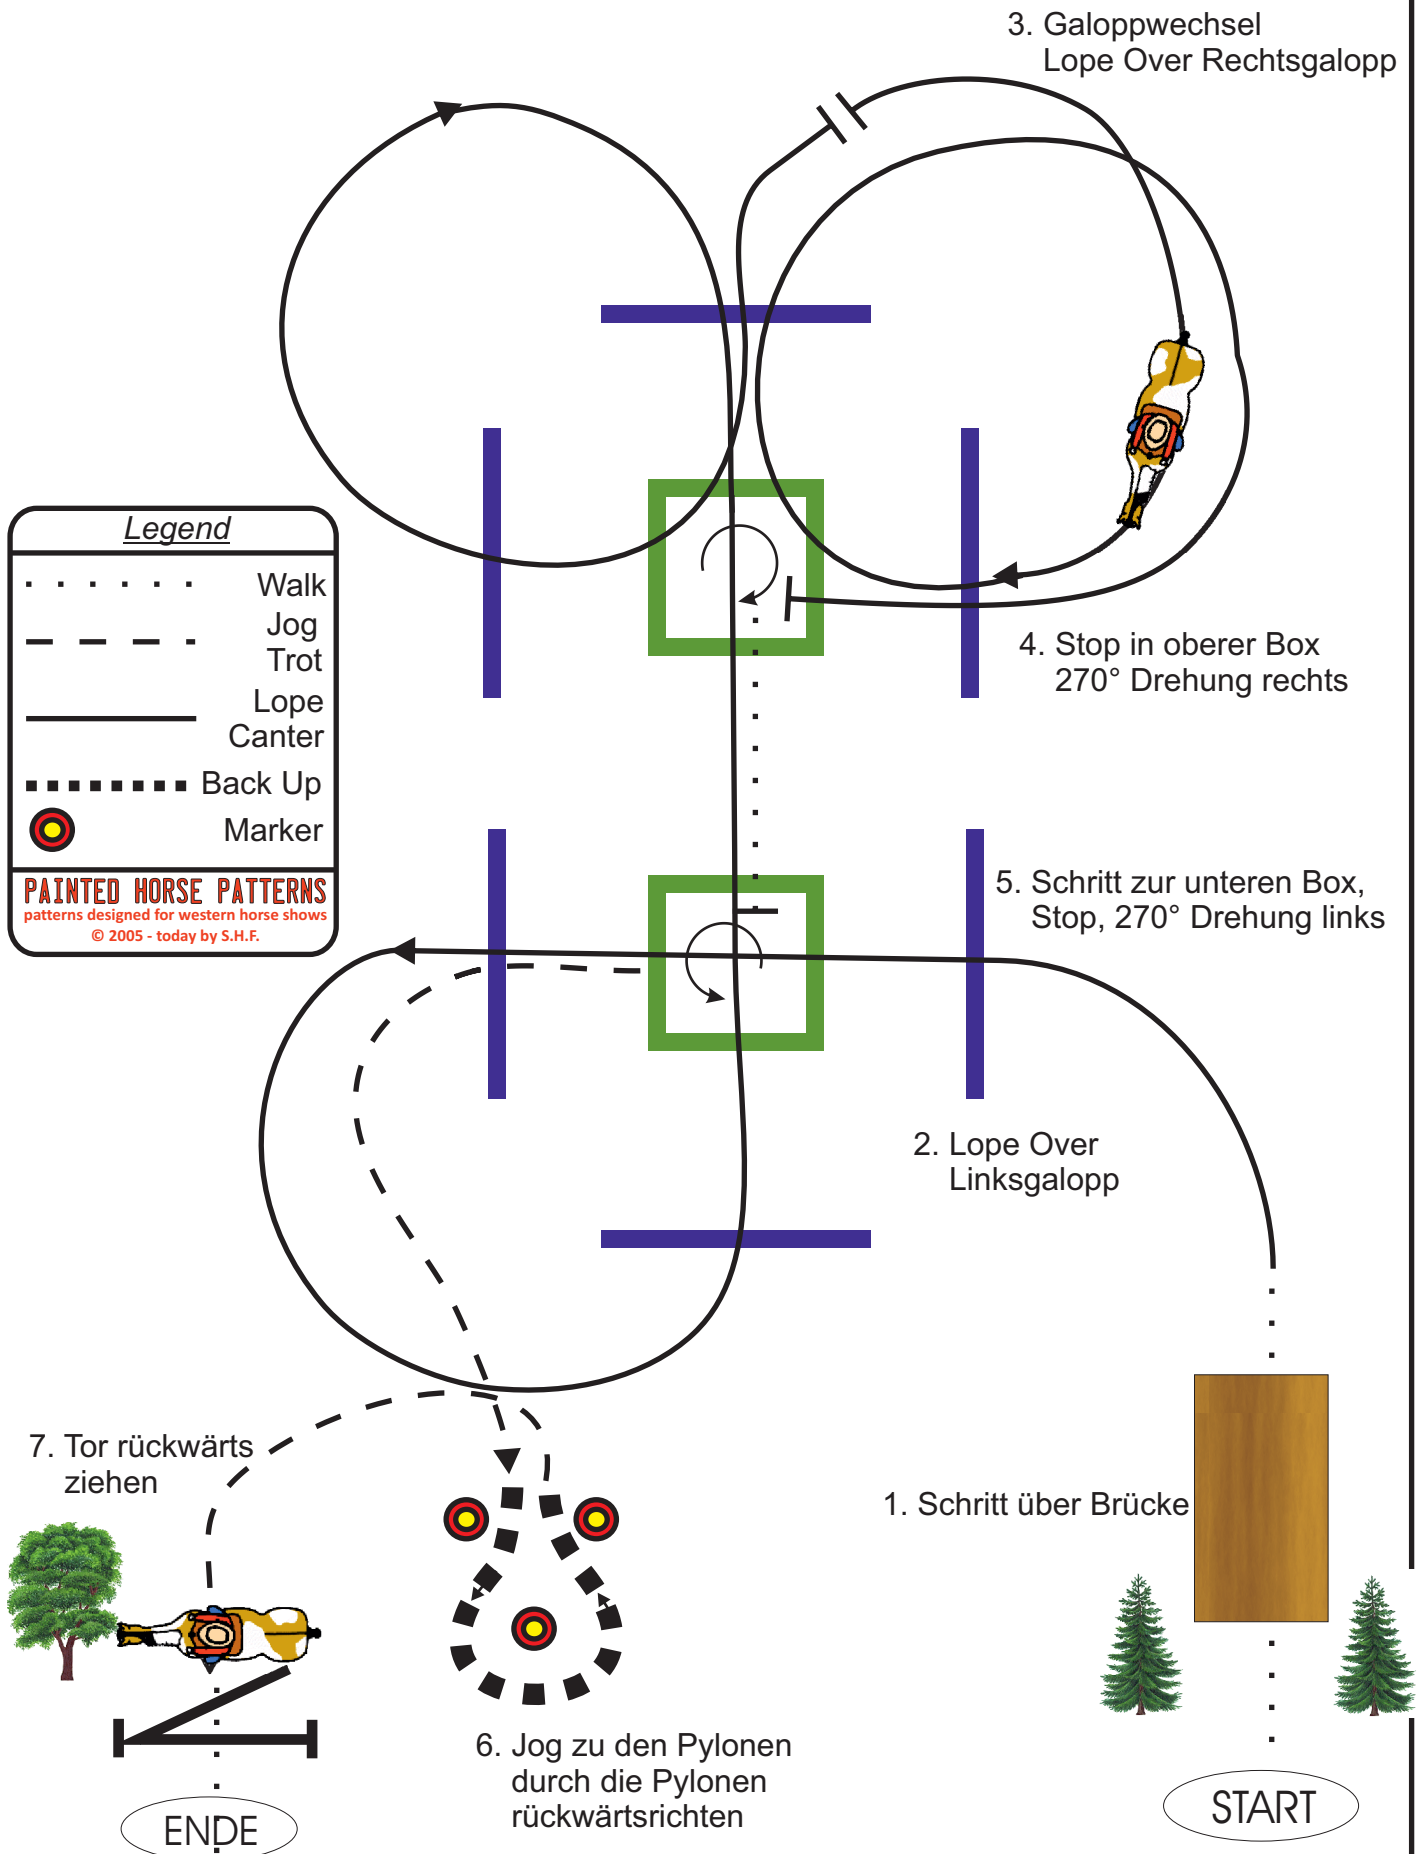

Legend

- Walk
- - - - - Jog
- - - - - Trot
- Lope
- Canter
- Back Up
- Marker

PAINTED HORSE PATTERNS
patterns designed for western horse shows
© 2005 - today by S.H.F.

Legend	
.....	Walk
-----	Jog Trot
—————	Lope Canter
.....	Back Up
●	Marker

PAINTED HORSE PATTERNS
 patterns designed for western horse shows
 © 2005 - today by S.H.F.