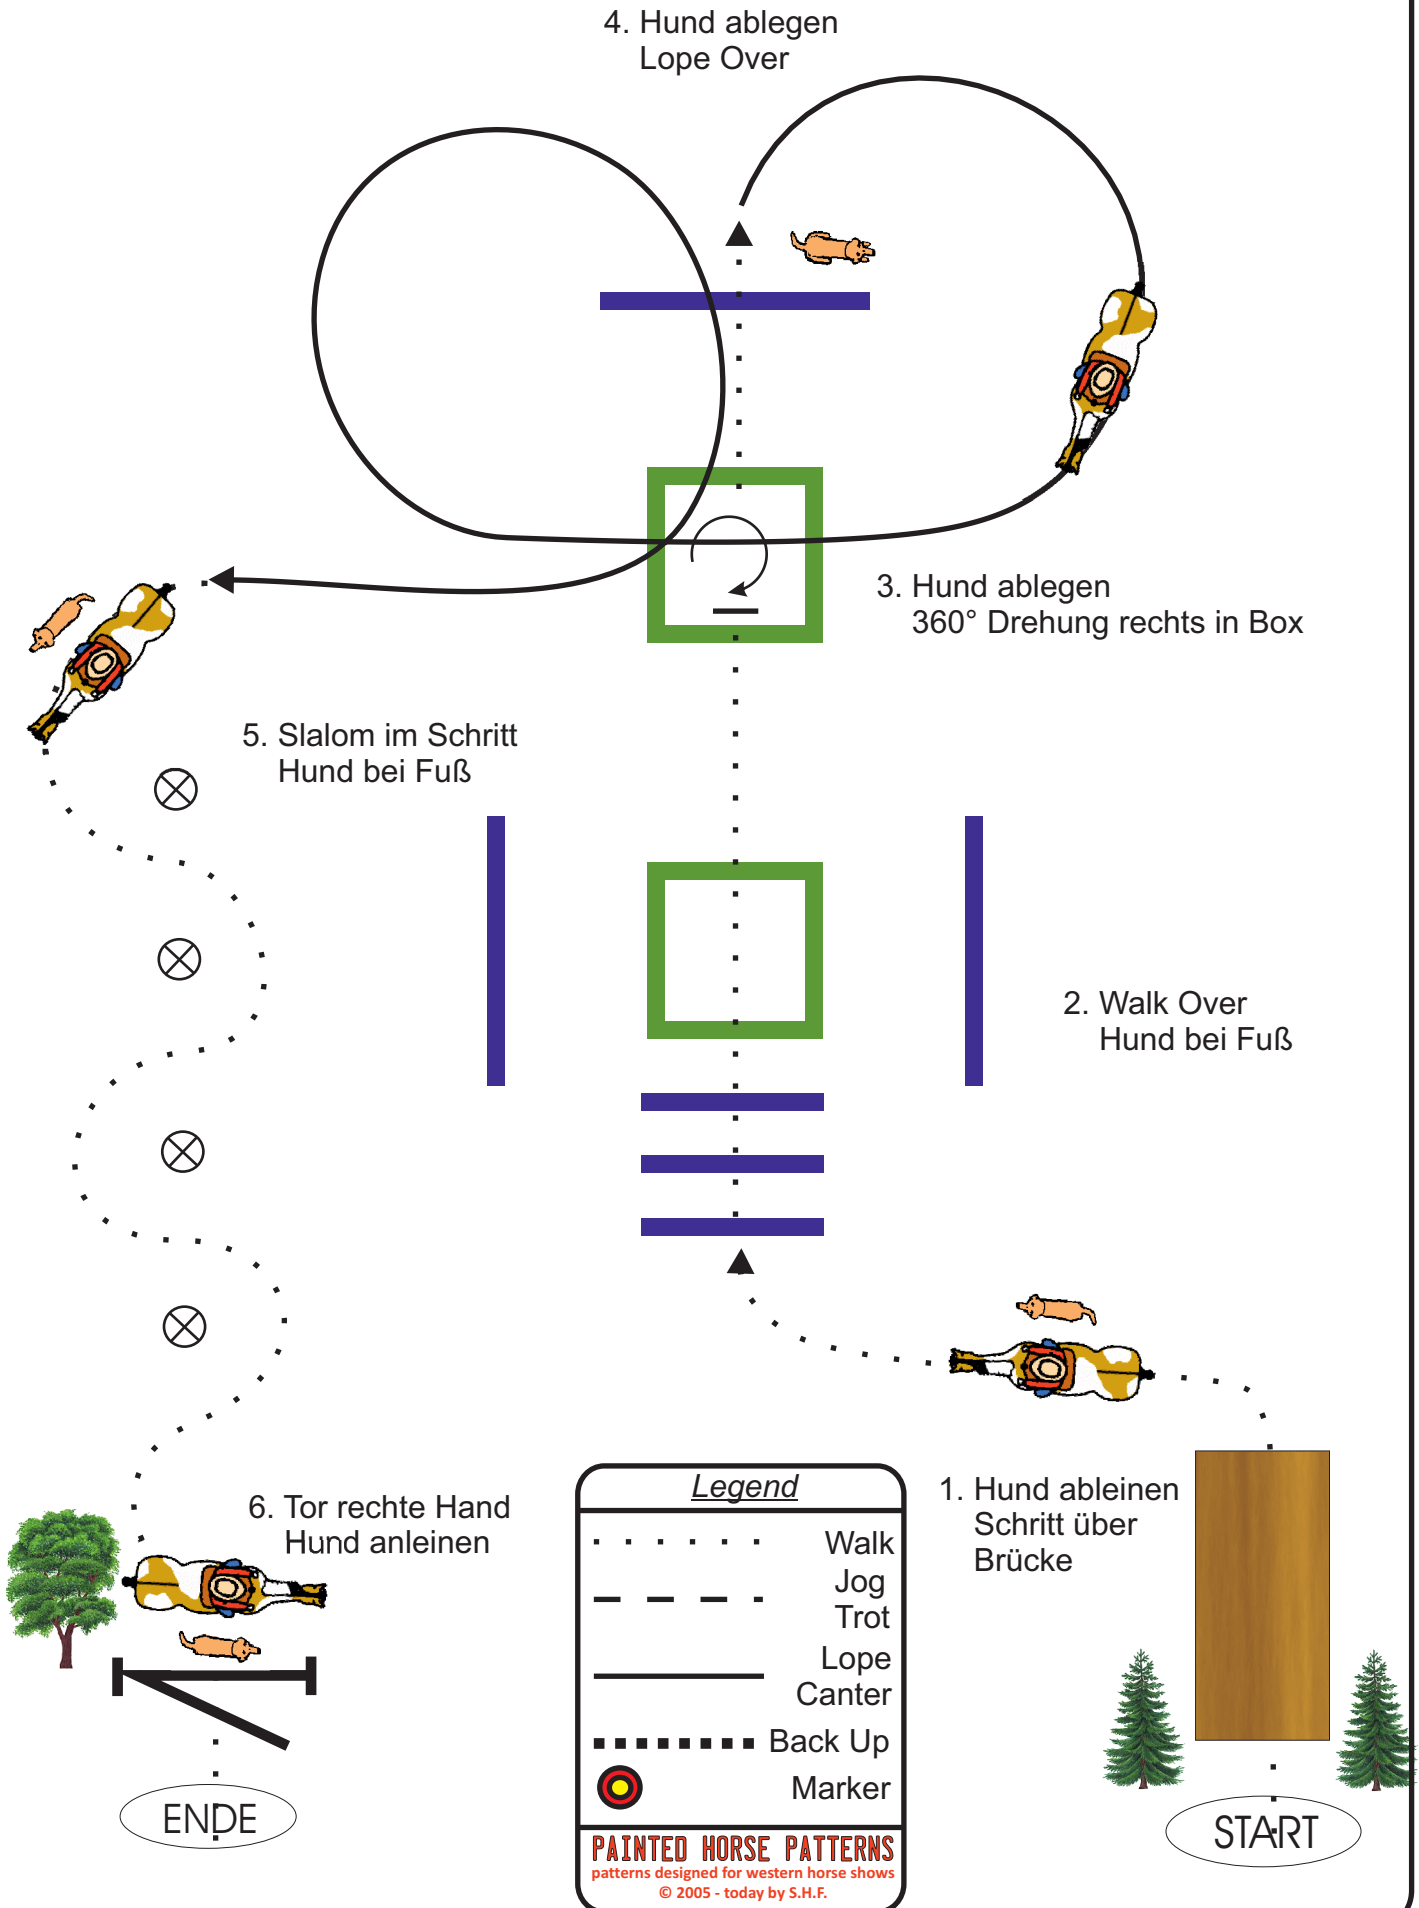

Legend

- Walk
- - - - - Jog
- - - - - Trot
- Lope
- Canter
- Back Up
- Marker

PAINTED HORSE PATTERNS
patterns designed for western horse shows
© 2005 - today by S.H.F.

Legend	
.....	Walk
-----	Jog Trot
—————	Lope Canter
.....	Back Up
●	Marker

PAINTED HORSE PATTERNS
 patterns designed for western horse shows
 © 2005 - today by S.H.F.