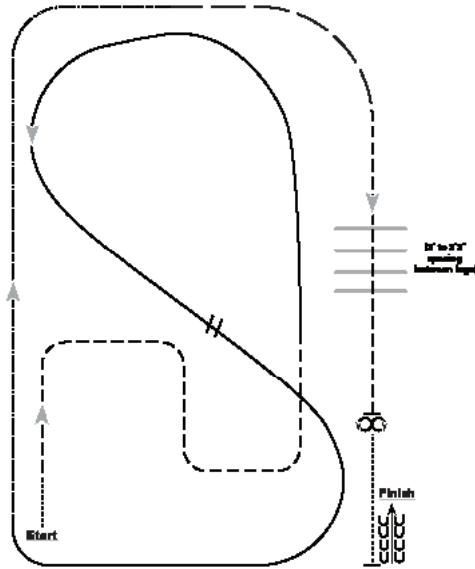

Ranch Riding Pattern #4

1. Walk
2. Trot serpentine
3. Lope left lead around the end of the arena and then diagonally across the arena
4. Change leads (simple or flying) and
5. Lope on the right lead around end of the arena
6. Extend lope on the straight away and around corner to the center of the arena
7. Extend trot around corner of the arena
8. Collect to a trot
9. Trot over poles
10. Stop, do 360 turn each direction (either direction 1st) (L-R or R-L)
11. Walk, stop and back